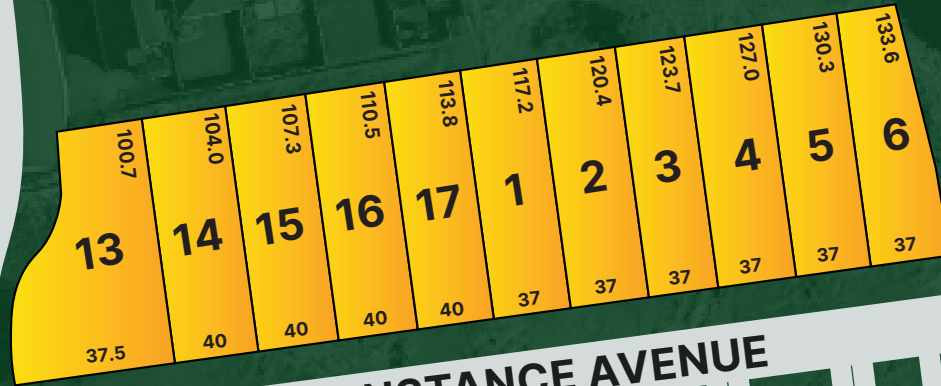

KASSAR
HOMES

519.702.4891
kassarhomes.ca

VICTORIA ON THE RIVER SITEMAP
Constance Avenue, London ON
November 2024

CONSTANCE AVENUE

COMMISSIONERS ROAD EAST

Available Units

KASSAR
HOMES

519.702.4891
kassarhomes.ca

VICTORIA ON THE RIVER SITEMAP
Lots 9 & 10 , London ON
November 2024

Available Units

NEIGHBOURHOOD
PARK